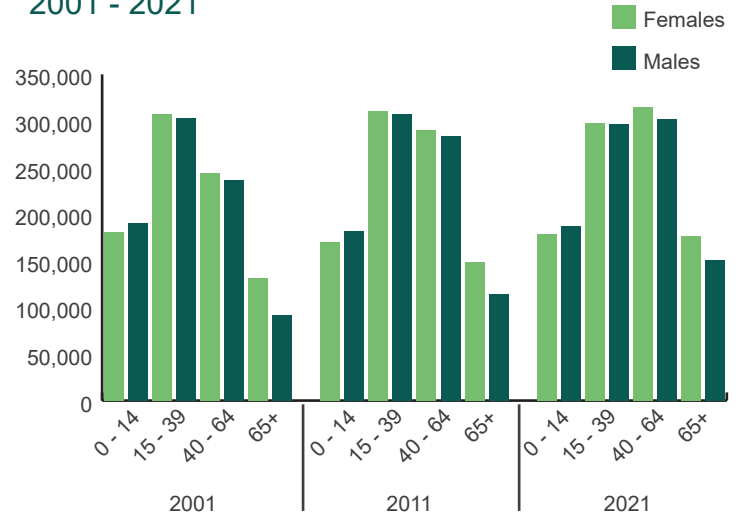

NI Population 2021

Population Density - Residents per Hectare 2021

Population Highlights by Council Area 2021

Population Change by Council Area 2001 - 2021

Age Bands as a % of Population

1971 - 2021

Percentage Change in Population by Age

2011 - 2021

Gender

2021

Females and Males by Age Band

2001 - 2021

Change in Average Household Size

1851 - 2021

1851	1937	2021
Ave. Household Size	Ave. Household Size	Ave. Household Size
5.18	4.15	2.44

Household Size as a % of all Households

2011 - 2021

Religion 2021

Religion by Council Area 2021

Religion 1971 - 2021

Birth Country 1971 - 2021

Those Born Outside UK/Ireland as a % of the Population 2021

Passports Held by Residents - UK & Ireland only