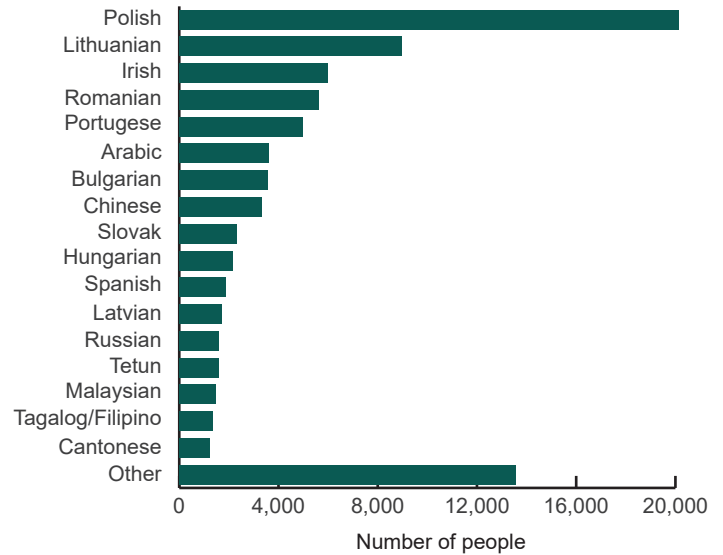

Household Size as a % of all Households

2011 - 2021

Religion 2021

Religion by Council Area 2021

Religion 1971 - 2021

Birth Country 1971 - 2021

Those Born Outside UK/Ireland as a % of the Population 2021

Passports Held by Residents - UK & Ireland only

2011 - 2021

Passports Held by Residents 2021

Passports Held by Residents (excl. UK/Ireland/EU)

2011 - 2021

Main Language Spoken (excl. English) 2021

Ethnic Group (excl. white) 2021