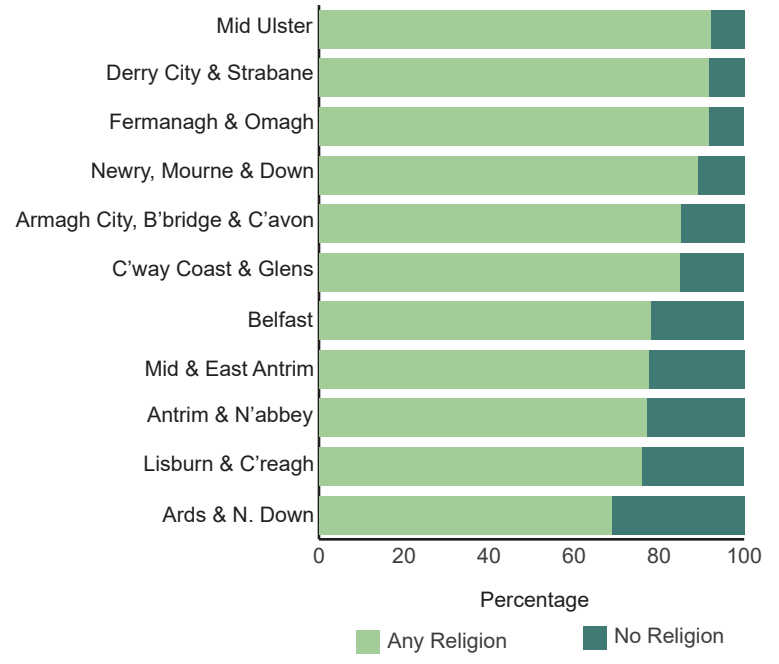

2011 - 2021

Gender

2021

Females and Males by Age Band

2001 - 2021

Change in Average Household Size

1851 - 2021

1851	1937	2021
Ave. Household Size	Ave. Household Size	Ave. Household Size
5.18	4.15	2.44

Household Size as a % of all Households

2011 - 2021

Religion 2021

Religion by Council Area 2021

Religion 1971 - 2021

Birth Country 1971 - 2021

Those Born Outside UK/Ireland as a % of the Population 2021

Passports Held by Residents - UK & Ireland only