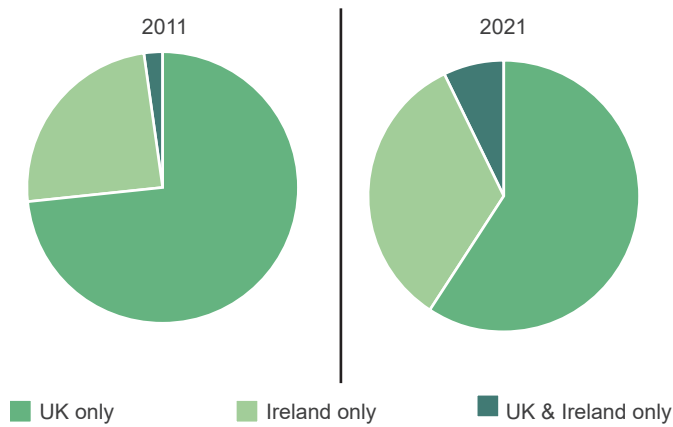

Passports Held by Residents - UK & Ireland only

2011 - 2021