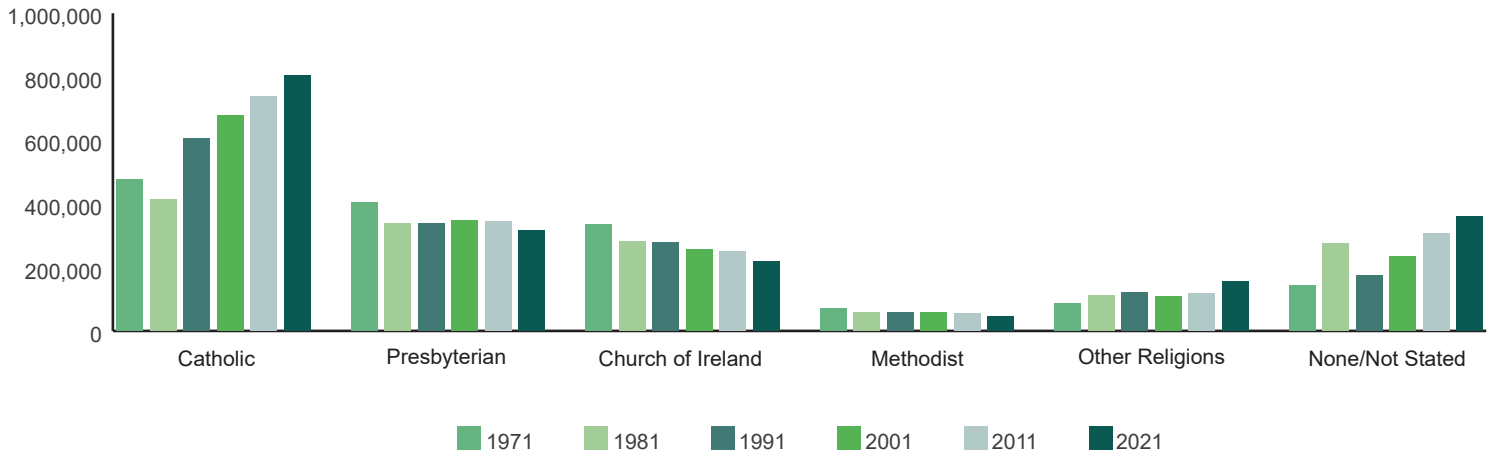

2011 - 2021

Gender

2021

Females and Males by Age Band

2001 - 2021

Change in Average Household Size

1851 - 2021

1851	1937	2021
Ave. Household Size	Ave. Household Size	Ave. Household Size
5.18	4.15	2.44

Household Size as a % of all Households

2011 - 2021

Religion 2021

Religion by Council Area 2021

Religion 1971 - 2021

Birth Country 1971 - 2021

Those Born Outside UK/Ireland as a % of the Population 2021

Passports Held by Residents - UK & Ireland only