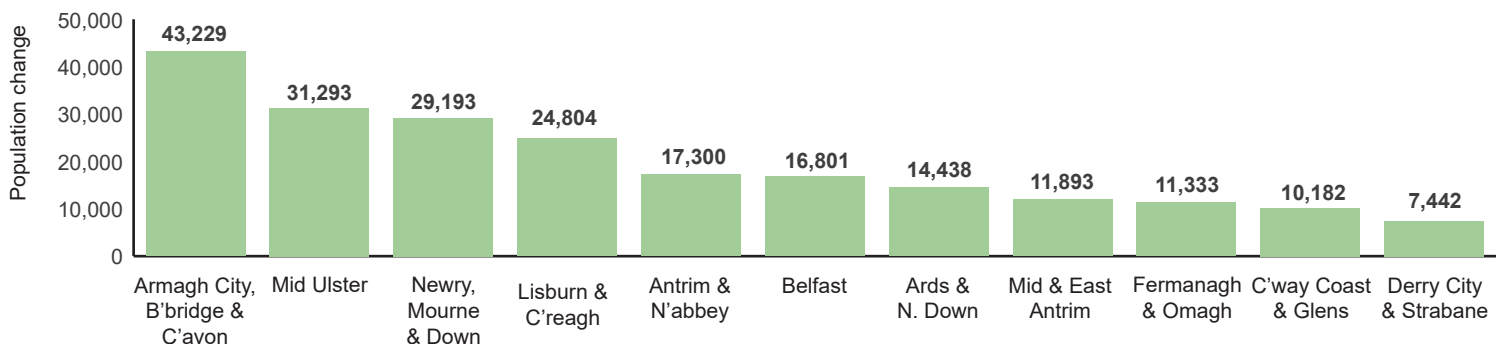

NI Population 2021

Population Density - Residents per Hectare 2021

Population Highlights by Council Area 2021

Population Change by Council Area 2001 - 2021

Age Bands as a % of Population

1971 - 2021

Percentage Change in Population by Age

2011 - 2021

Gender

2021

Females and Males by Age Band

2001 - 2021

Change in Average Household Size

1851 - 2021

1851	1937	2021
Ave. Household Size	Ave. Household Size	Ave. Household Size
5.18	4.15	2.44