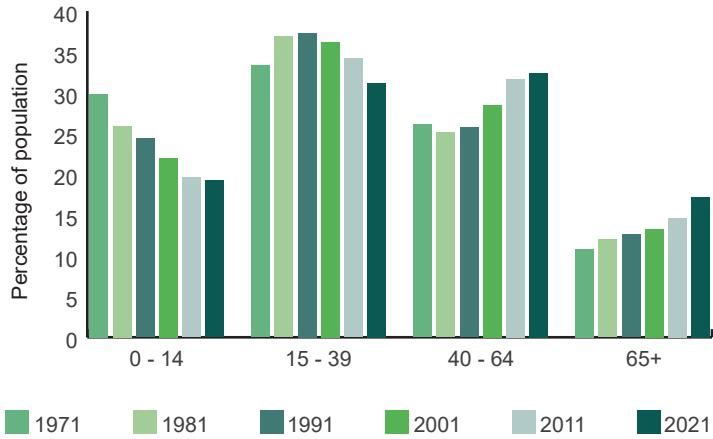

NI Population 2021

Population Density - Residents per Hectare 2021

Population Highlights by Council Area 2021

Population Change by Council Area 2001 - 2021

Age Bands as a % of Population

1971 - 2021

Percentage Change in Population by Age

2011 - 2021

Gender

2021

Females and Males by Age Band

2001 - 2021

Change in Average Household Size

1851 - 2021

1851	1937	2021
Ave. Household Size	Ave. Household Size	Ave. Household Size
5.18	4.15	2.44