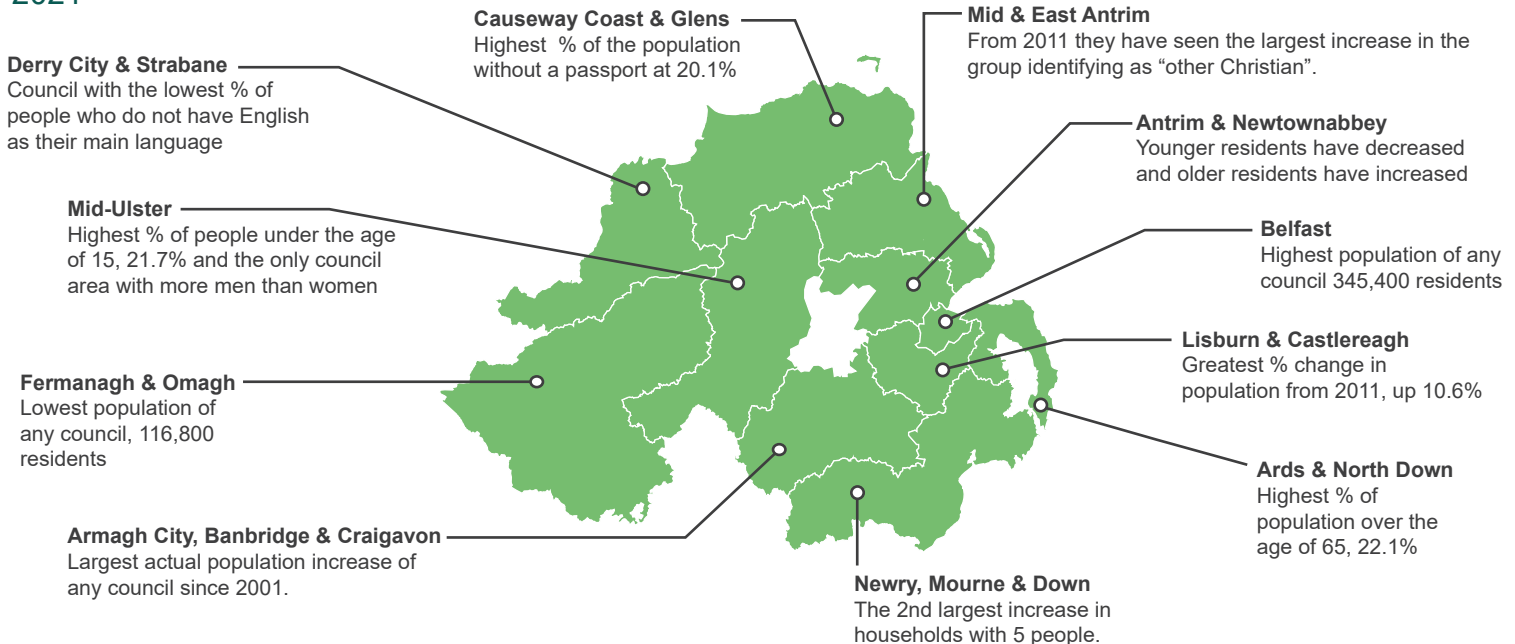

NI Population 2021

Population Density - Residents per Hectare 2021

Population Highlights by Council Area 2021

Population Change by Council Area 2001 - 2021

Age Bands as a % of Population

1971 - 2021

Percentage Change in Population by Age

2011 - 2021

Gender

2021

Females and Males by Age Band

2001 - 2021

Change in Average Household Size

1851 - 2021

1851	1937	2021
Ave. Household Size	Ave. Household Size	Ave. Household Size
5.18	4.15	2.44