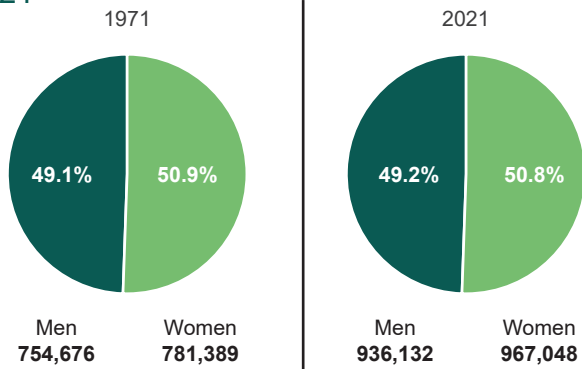

NI Population 2021

Population Density - Residents per Hectare 2021

Population Highlights by Council Area 2021

Population Change by Council Area 2001 - 2021

Age Bands as a % of Population

1971 - 2021

Percentage Change in Population by Age

2011 - 2021

Gender

2021

Females and Males by Age Band

2001 - 2021

Change in Average Household Size

1851 - 2021

1851	1937	2021
Ave. Household Size	Ave. Household Size	Ave. Household Size
5.18	4.15	2.44