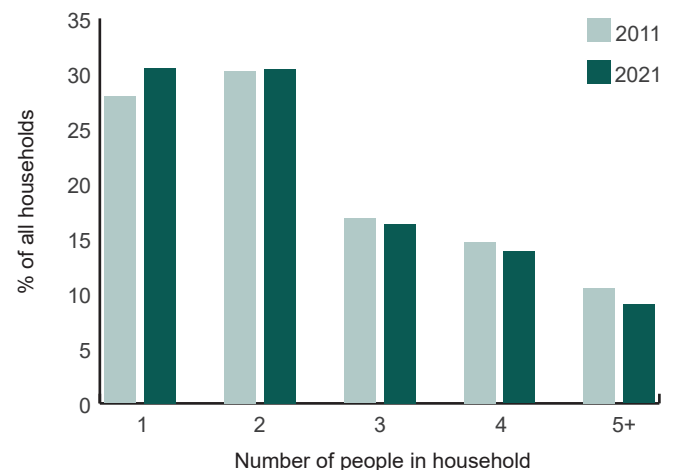

NI Population 2021

Population Density - Residents per Hectare 2021

Population Highlights by Council Area 2021

Population Change by Council Area 2001 - 2021

Age Bands as a % of Population

1971 - 2021

Percentage Change in Population by Age

2011 - 2021

Gender

2021

Females and Males by Age Band

2001 - 2021

Change in Average Household Size

1851 - 2021

1851	1937	2021
Ave. Household Size	Ave. Household Size	Ave. Household Size
5.18	4.15	2.44

Household Size as a % of all Households

2011 - 2021

Religion 2021

Religion by Council Area 2021

Religion 1971 - 2021

Birth Country 1971 - 2021

Those Born Outside UK/Ireland as a % of the Population 2021

Passports Held by Residents - UK & Ireland only