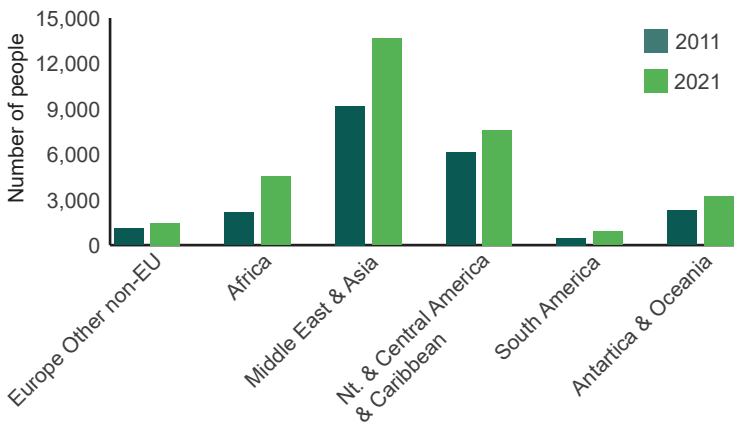

Household Size as a % of all Households

2011 - 2021

Religion 2021

Religion by Council Area 2021

Religion 1971 - 2021

Birth Country 1971 - 2021

Those Born Outside UK/Ireland as a % of the Population 2021

Passports Held by Residents - UK & Ireland only

2011 - 2021

Passports Held by Residents 2021

Passports Held by Residents (excl. UK/Ireland/EU)

2011 - 2021

Main Language Spoken (excl. English) 2021

Ethnic Group (excl. white) 2021