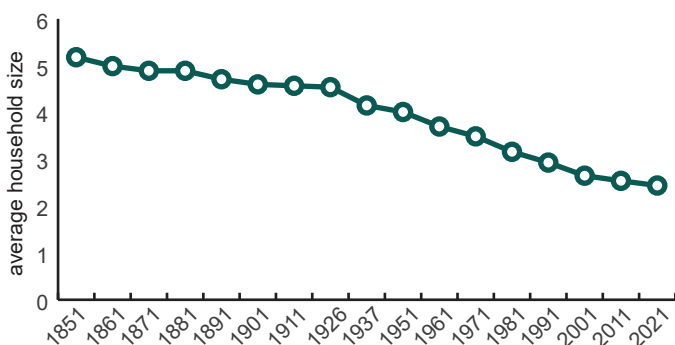

NI Population 2021

Population Density - Residents per Hectare 2021

Population Highlights by Council Area 2021

Population Change by Council Area 2001 - 2021

Age Bands as a % of Population

1971 - 2021

Percentage Change in Population by Age

2011 - 2021

Gender

2021

Females and Males by Age Band

2001 - 2021

Change in Average Household Size

1851 - 2021

1851	1937	2021
Ave. Household Size	Ave. Household Size	Ave. Household Size
5.18	4.15	2.44

Household Size as a % of all Households

2011 - 2021

Religion 2021

Religion by Council Area 2021

Religion 1971 - 2021

Birth Country 1971 - 2021

Those Born Outside UK/Ireland as a % of the Population 2021

Passports Held by Residents - UK & Ireland only