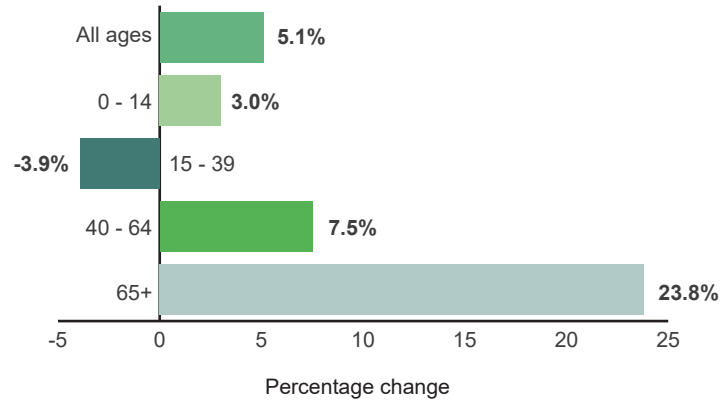

NI Population 2021

Population Density - Residents per Hectare 2021

Population Highlights by Council Area 2021

Population Change by Council Area 2001 - 2021

Age Bands as a % of Population

1971 - 2021

Percentage Change in Population by Age

2011 - 2021

Gender

2021

Females and Males by Age Band

2001 - 2021

Change in Average Household Size

1851 - 2021

1851	1937	2021
Ave. Household Size	Ave. Household Size	Ave. Household Size
5.18	4.15	2.44