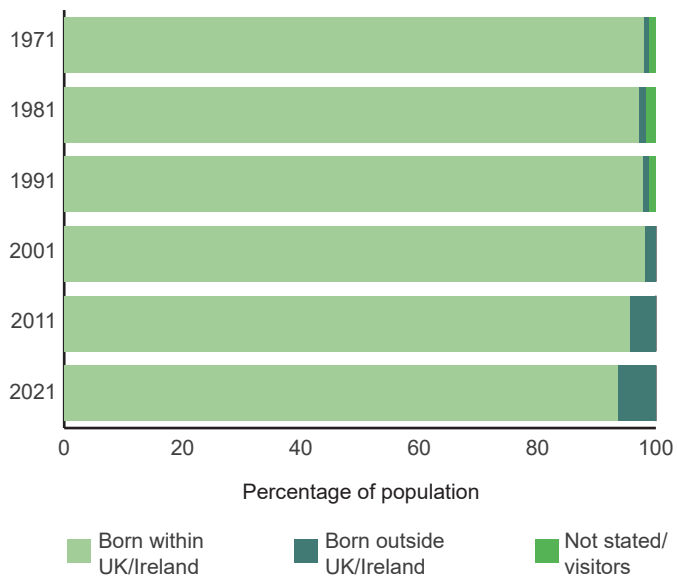

2011 - 2021

Gender

2021

Females and Males by Age Band

2001 - 2021

Change in Average Household Size

1851 - 2021

1851	1937	2021
Ave. Household Size	Ave. Household Size	Ave. Household Size
5.18	4.15	2.44

Household Size as a % of all Households

2011 - 2021

Religion 2021

Religion by Council Area 2021

Religion 1971 - 2021

Birth Country 1971 - 2021

Those Born Outside UK/Ireland as a % of the Population 2021

Passports Held by Residents - UK & Ireland only