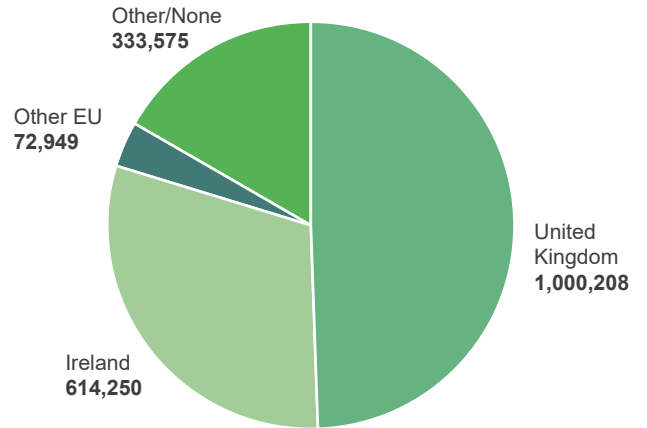

Passports Held by Residents 2021