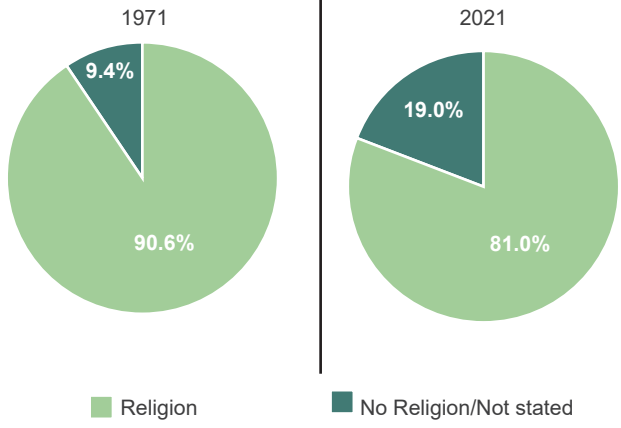

NI Population 2021

Population Density - Residents per Hectare 2021

Population Highlights by Council Area 2021

Population Change by Council Area 2001 - 2021

Age Bands as a % of Population

1971 - 2021

Percentage Change in Population by Age

2011 - 2021

Gender

2021

Females and Males by Age Band

2001 - 2021

Change in Average Household Size

1851 - 2021

1851	1937	2021
Ave. Household Size	Ave. Household Size	Ave. Household Size
5.18	4.15	2.44

Household Size as a % of all Households

2011 - 2021

Religion 2021

Religion by Council Area 2021

Religion 1971 - 2021

Birth Country 1971 - 2021

Those Born Outside UK/Ireland as a % of the Population 2021

Passports Held by Residents - UK & Ireland only