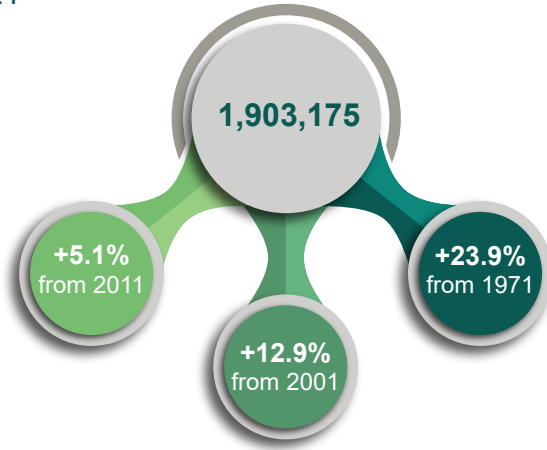

NI Population 2021

Population Density - Residents per Hectare 2021

Population Highlights by Council Area 2021

Population Change by Council Area 2001 - 2021

Age Bands as a % of Population

1971 - 2021

Percentage Change in Population by Age

2011 - 2021

Gender

2021

Females and Males by Age Band

2001 - 2021

Change in Average Household Size

1851 - 2021

1851	1937	2021
Ave. Household Size	Ave. Household Size	Ave. Household Size
5.18	4.15	2.44