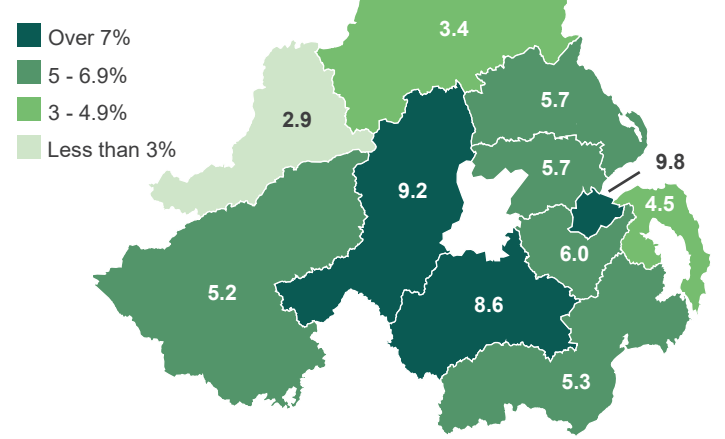

2011 - 2021

Gender

2021

Females and Males by Age Band

2001 - 2021

Change in Average Household Size

1851 - 2021

1851	1937	2021
Ave. Household Size	Ave. Household Size	Ave. Household Size
5.18	4.15	2.44

Household Size as a % of all Households

2011 - 2021

Religion 2021

Religion by Council Area 2021

Religion 1971 - 2021

Birth Country 1971 - 2021

Those Born Outside UK/Ireland as a % of the Population 2021

Passports Held by Residents - UK & Ireland only