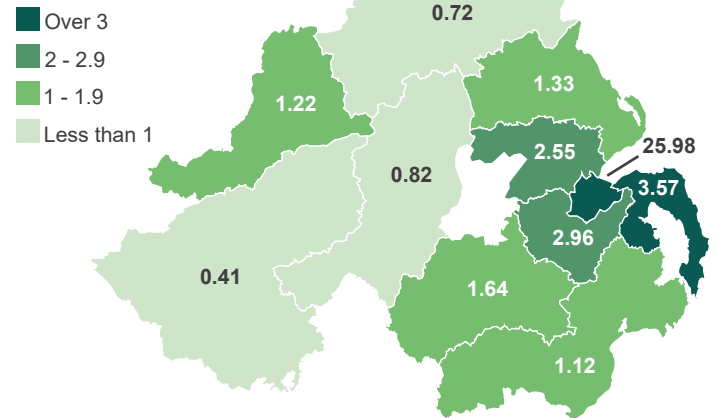

NI Population 2021

Population Density - Residents per Hectare 2021

Population Highlights by Council Area 2021

Population Change by Council Area 2001 - 2021

Age Bands as a % of Population

1971 - 2021

Percentage Change in Population by Age

2011 - 2021

Gender

2021

Females and Males by Age Band

2001 - 2021

Change in Average Household Size

1851 - 2021

1851	1937	2021
Ave. Household Size	Ave. Household Size	Ave. Household Size
5.18	4.15	2.44

Household Size as a % of all Households

2011 - 2021

Religion 2021

Religion by Council Area 2021

Religion 1971 - 2021

Birth Country 1971 - 2021

Those Born Outside UK/Ireland as a % of the Population 2021

Passports Held by Residents - UK & Ireland only